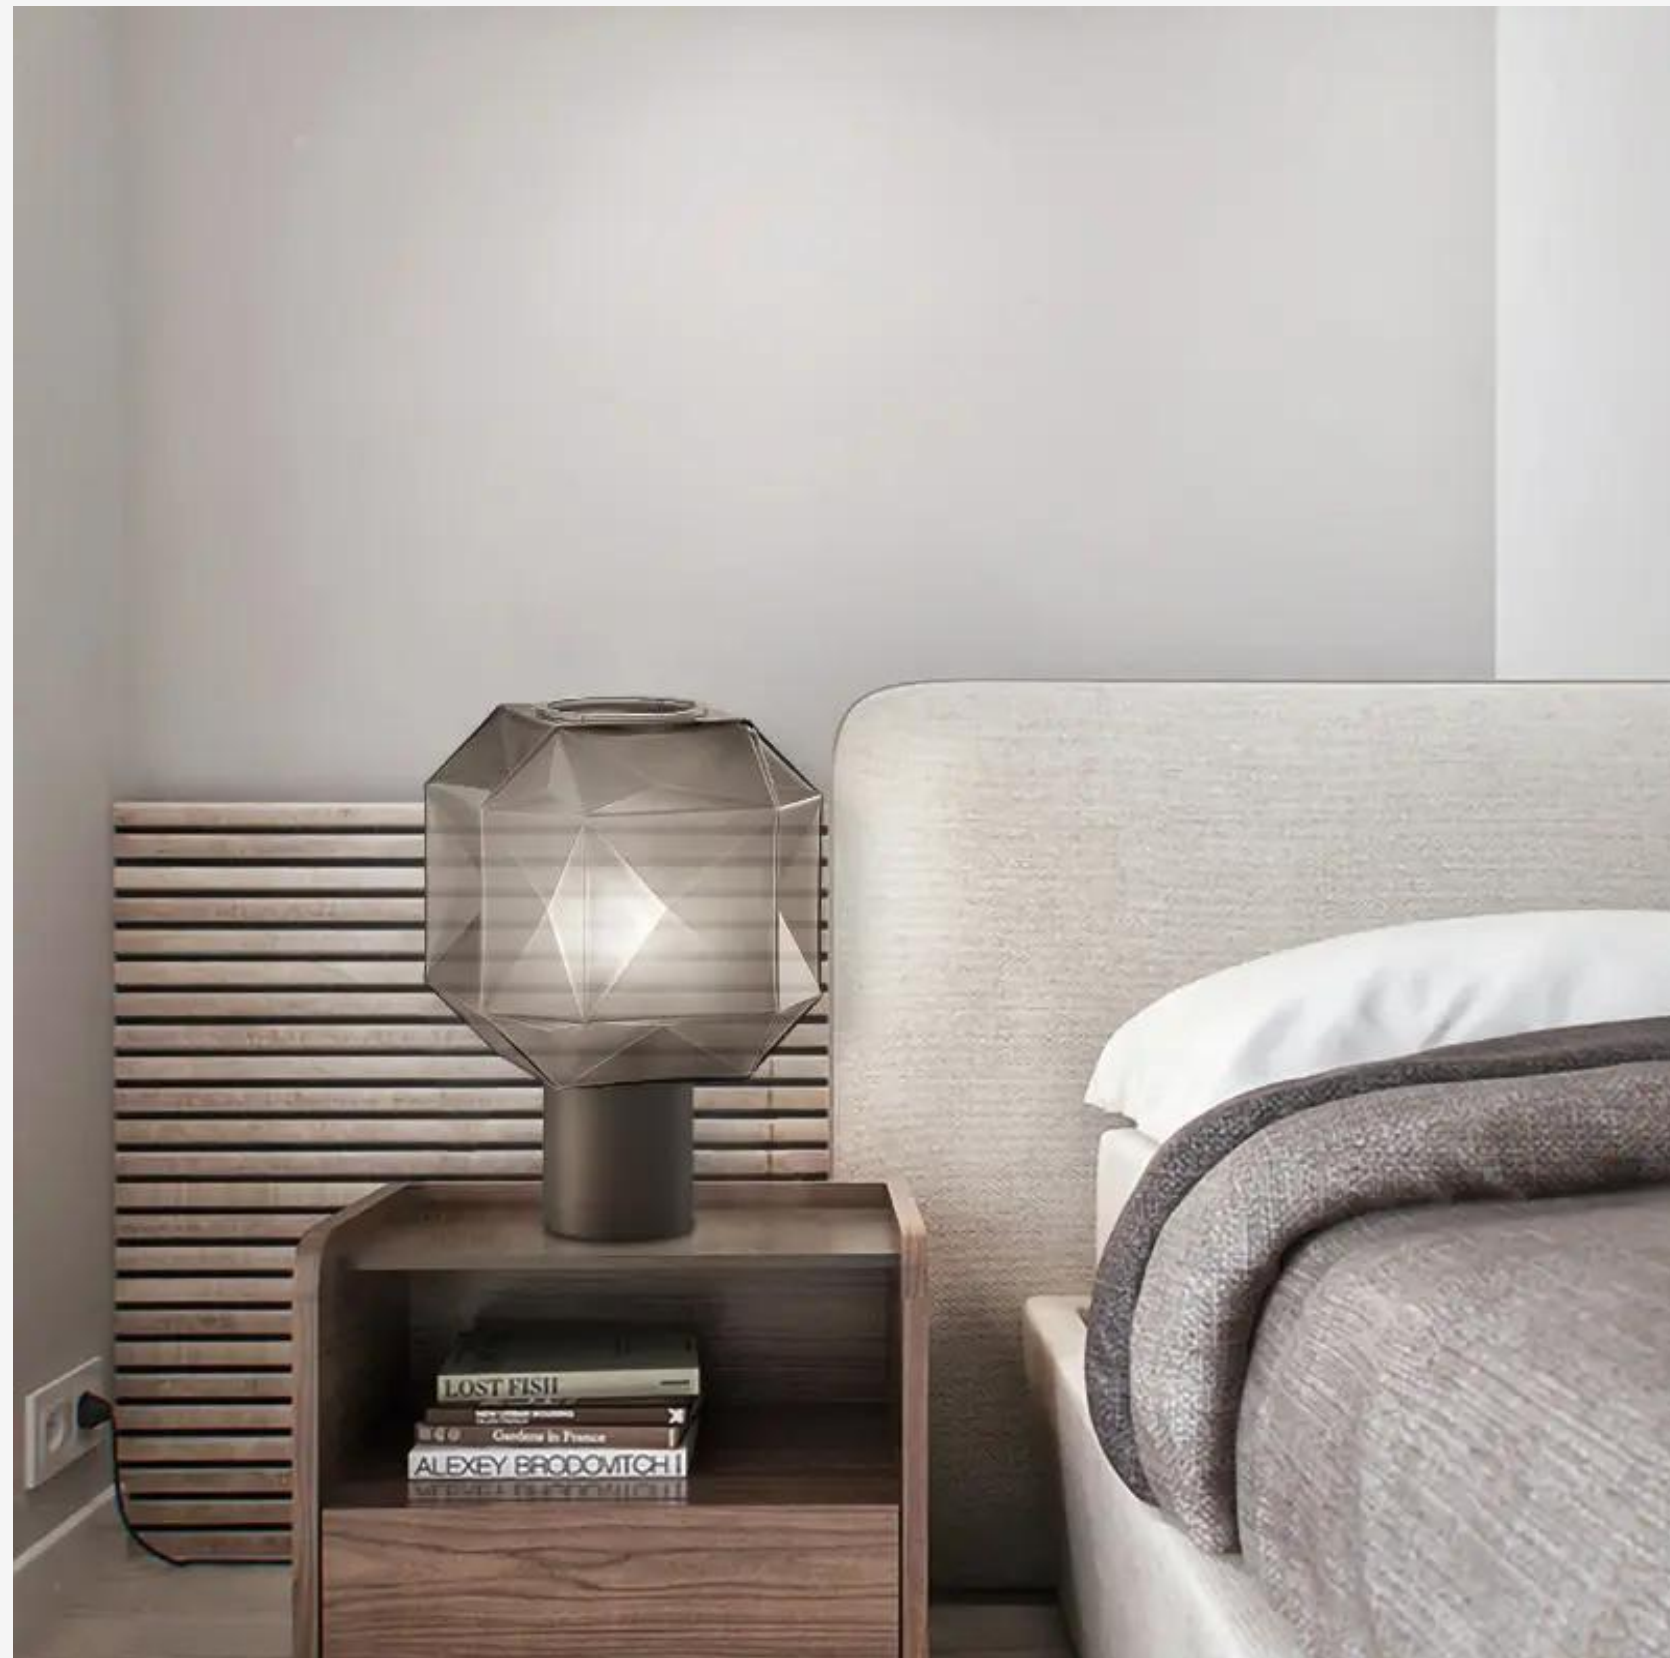

Nordic Glass Table Lamp TL-A025

Model NO.	TL-A025
Size:	D28*H36cm
Color:	smoky grey glass
Material:	metal+glass
Bulb Type:	E27 Bulb (not included)