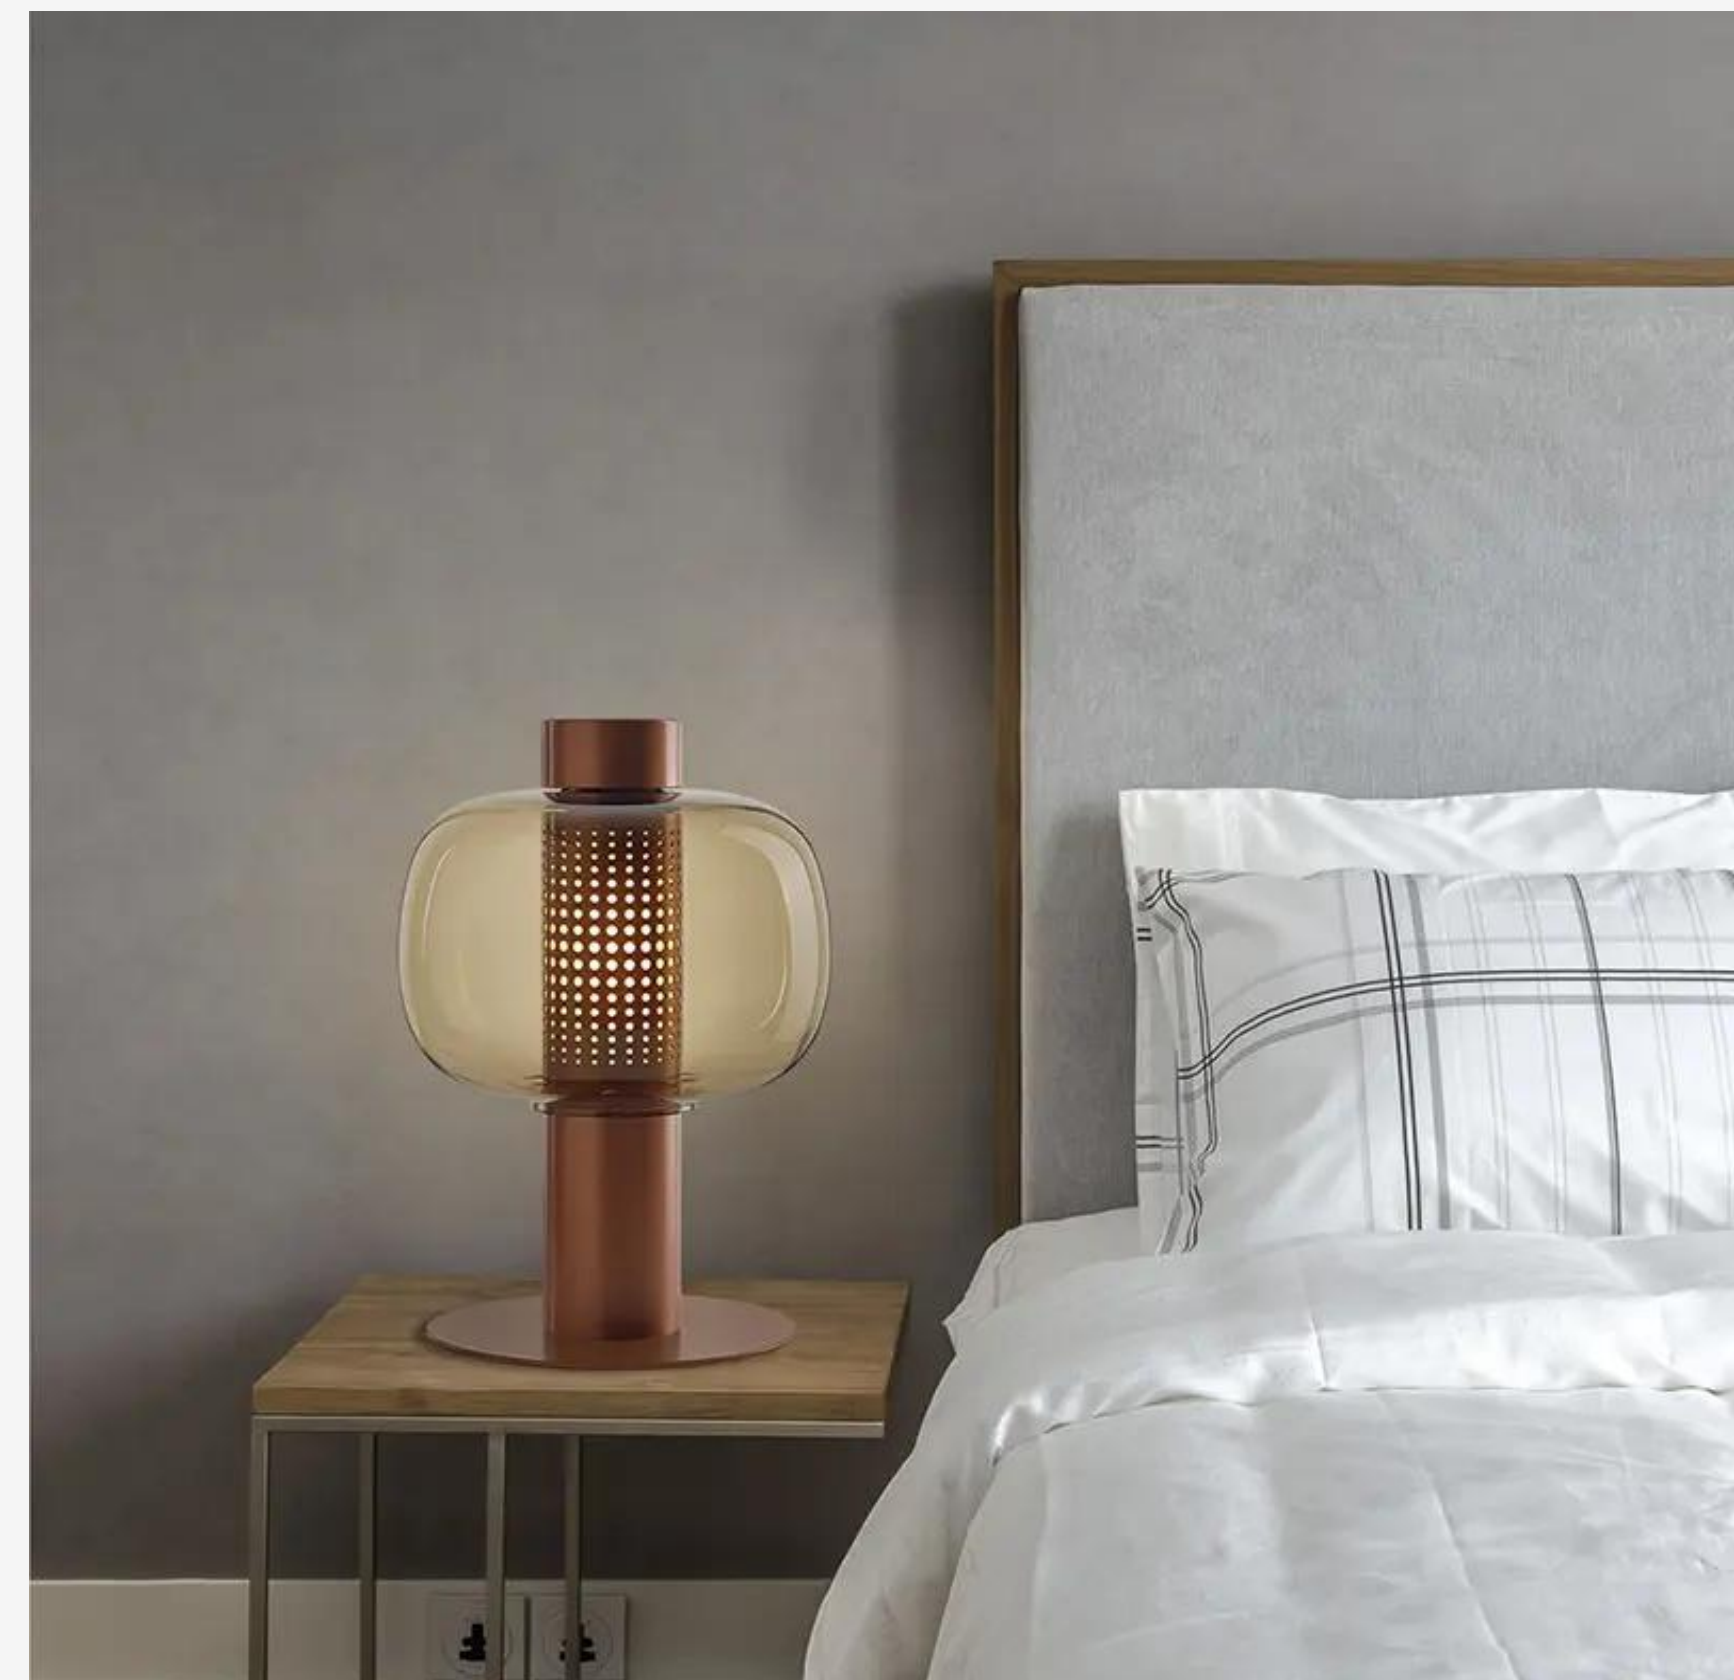

Postmodern Glass Table Lamp TL-A048

Model NO.	TL-A048
Size:	D24*H42cm
Color:	black/brown metal+smoky grey/clear/amber glass
Material:	metal+glass
Bulb Type:	E27 Bulb (not included)