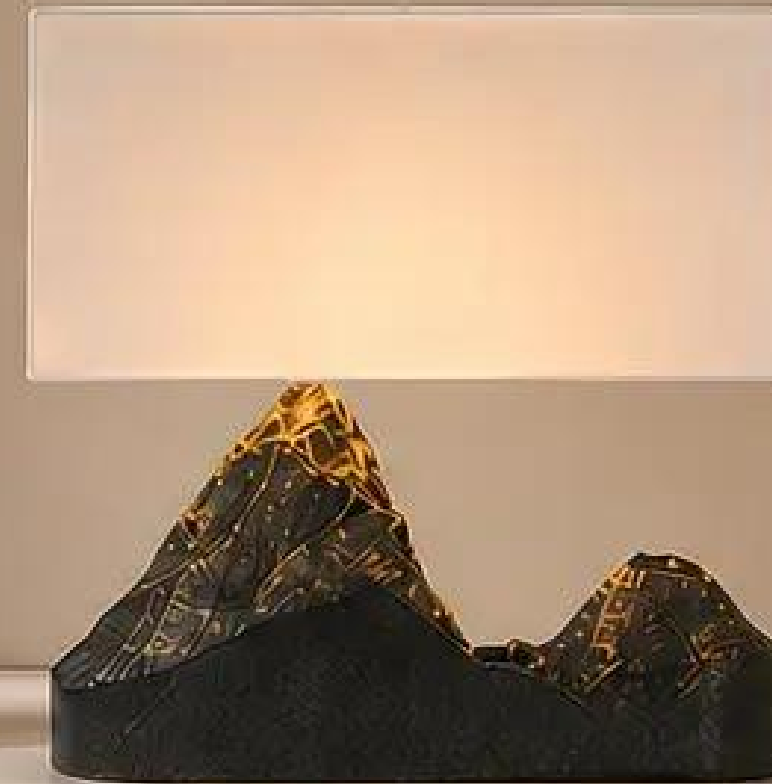

# RESIN TABLE LAMP COLLECTION

ILLUMINATE YOUR SPACE  
WITH DESIGN & WARMTH

**Resin Leaf Table Lamp with Fabric Shade TL-E001**

<b>Model NO.</b>	TL-E001
<b>Size:</b>	D36*H65cm
<b>Color:</b>	as picture
<b>Material:</b>	marble+resin+fabric lampshade
<b>Bulb Type:</b>	E27 Bulb (not included)

**Modern U-Shaped Double Globe Table Lamp TL-E002**

<b>Model NO.</b>	TL-E002
<b>Size:</b>	D25*H45cm
<b>Color:</b>	Pink
<b>Material:</b>	resin+glass
<b>Bulb Type:</b>	LED G9 Bulb (included)

### Red Spiral Glass and Resin Table Lamp TL-E003

<b>Model NO.</b>	TL-E003
<b>Size:</b>	D27*H40cm
<b>Color:</b>	Red
<b>Material:</b>	Resin+Glass
<b>Bulb Type:</b>	LED G9 Bulb (included)