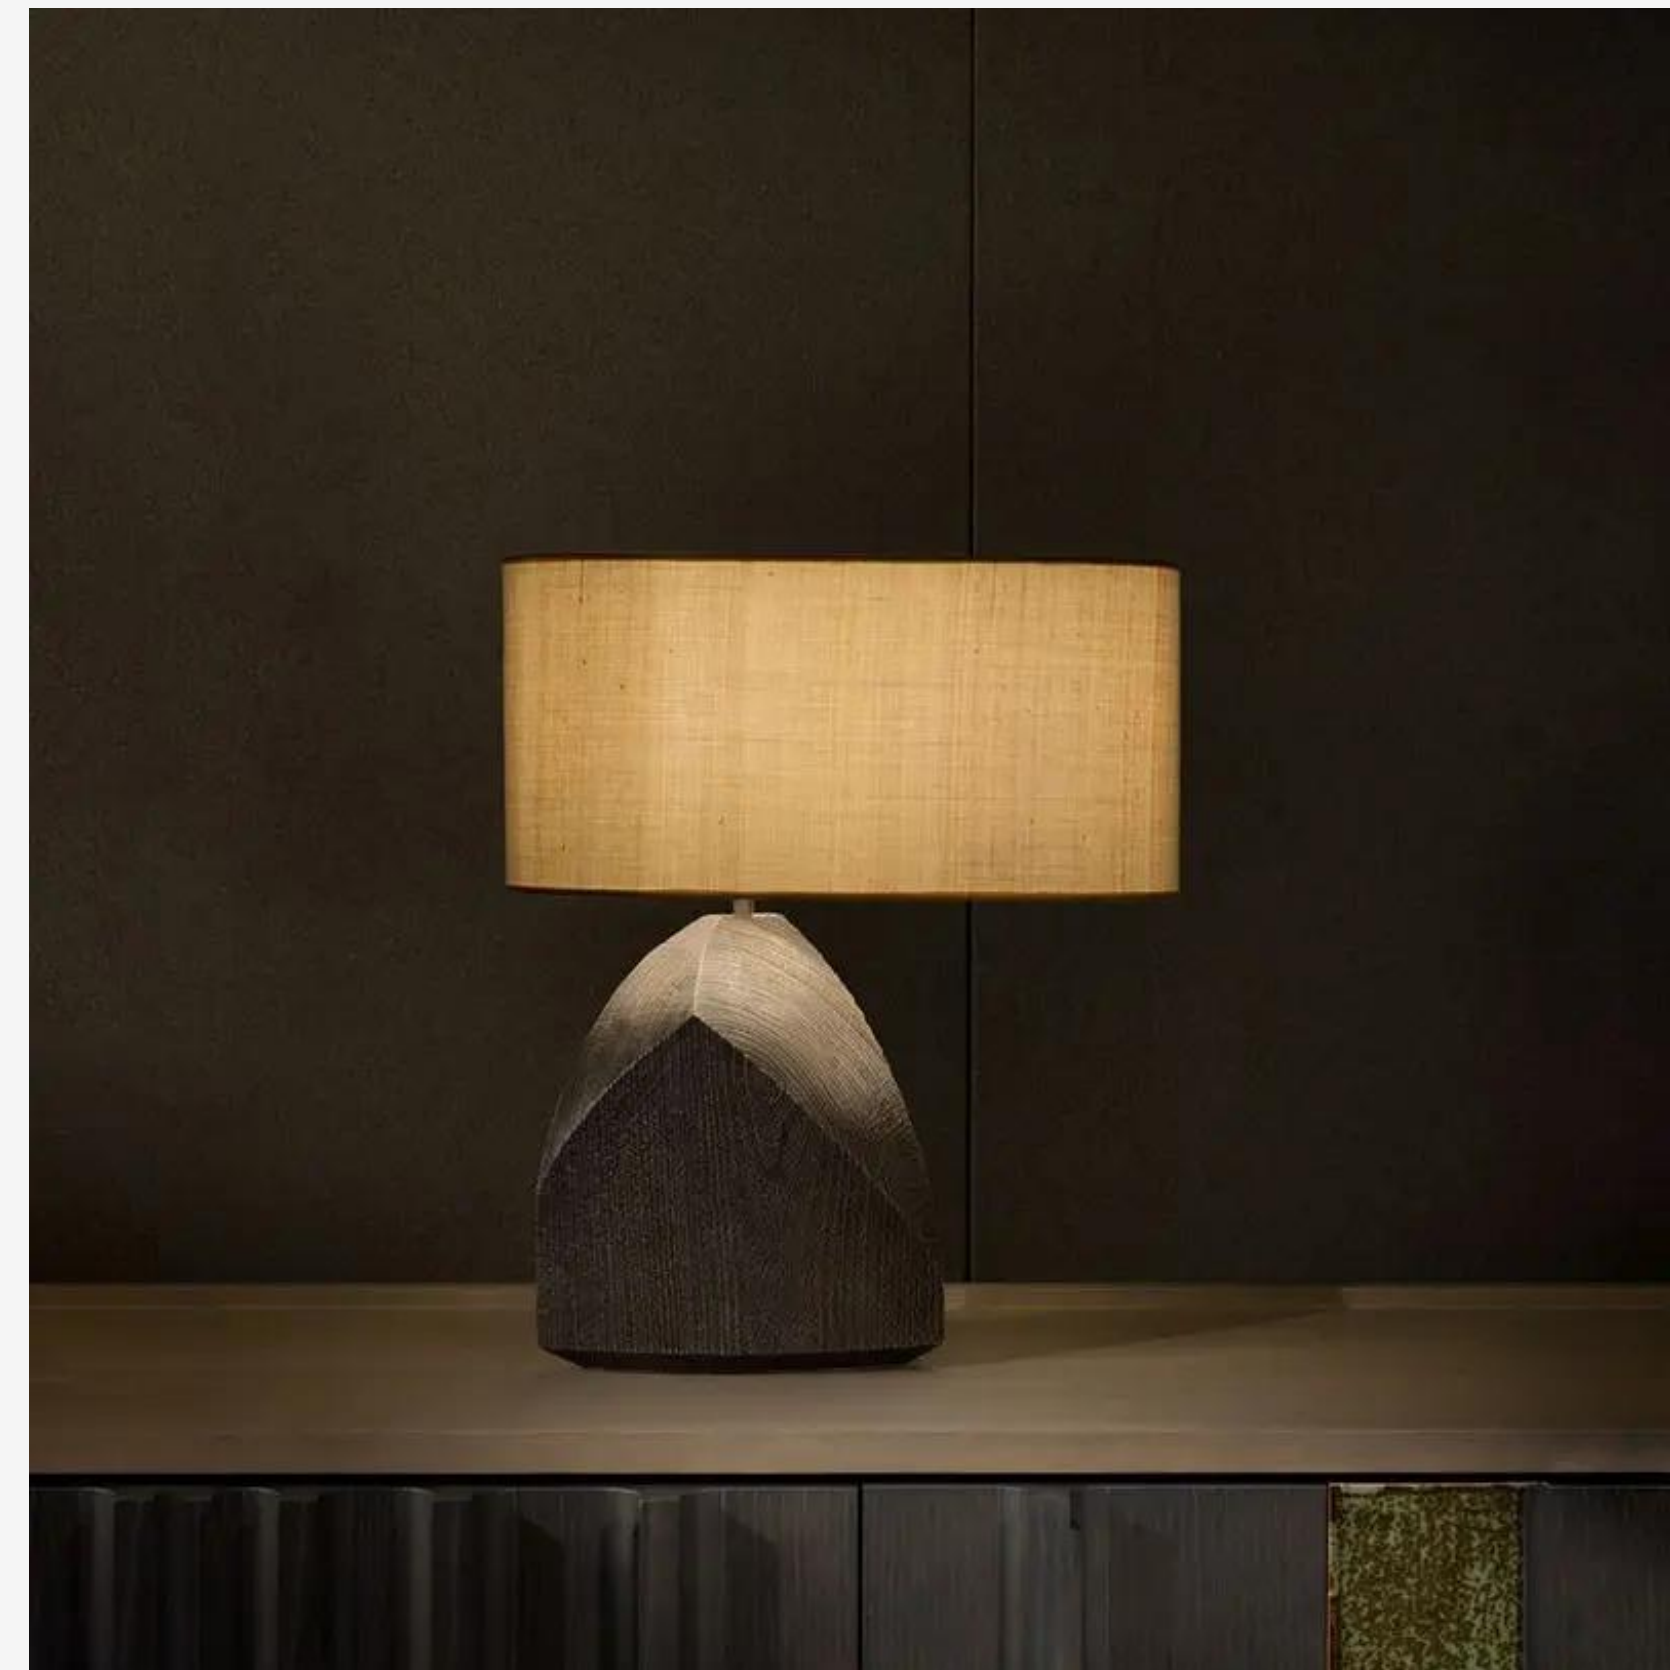

Modern Sculptural Resin Table Lamp TL-E020

Model NO.	TL-E020
Size:	D40*H45cm
Color:	as picture
Material:	resin+fabric
Bulb Type:	E27 Bulb(not included)